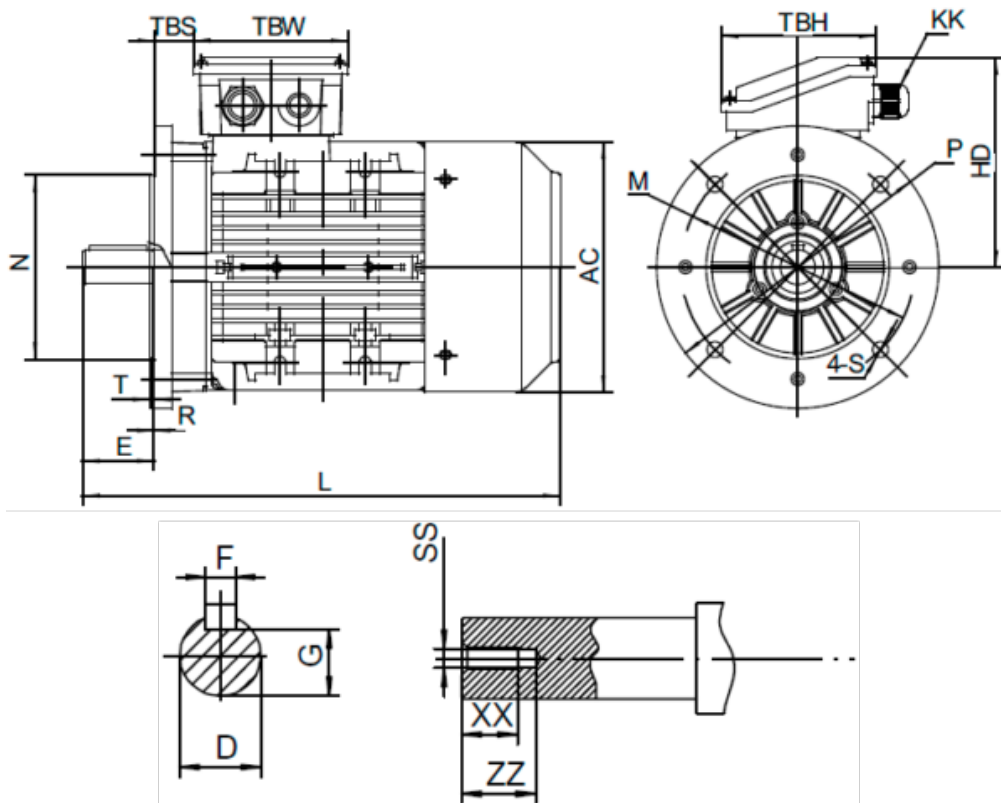

Data Sheet

Article number: 25180185022440

Description: Kleedrive T3A 160L-2 18.5kw 2800 rpm UL/CSA
3x400/690V 50 HZ IP55 B5 Eff=92,4%

Measures

AA = 314	L = 616/660	TBH = 148
AC = Ø314	M = Ø300	TBS = 64
AD = 391	N = Ø250	TBW = 148
D = Ø42	P = Ø350	XX = 36
E = 110	R = 0	ZZ = 45
F = 12	S = Ø19	
G = 37	SS = M16	
HD = 231	T = 5	